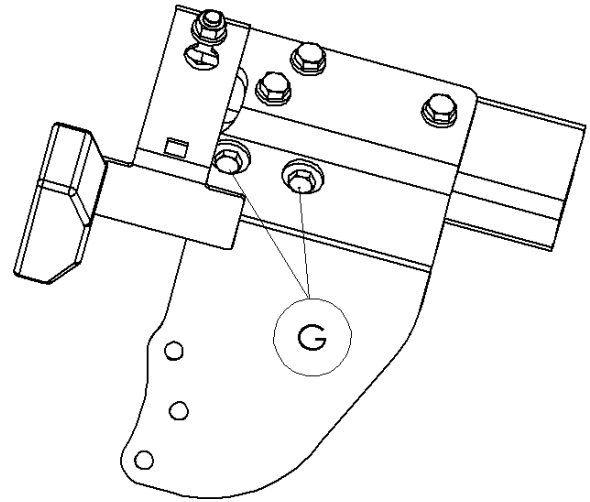

Fitting Instructions

TOWBAR
For ISUZU RODEO 4WD

G85

FLANGE TYPE

A	1	G85-A	
B	1	10mm PACKER	
D	1	G85-D	
E	1	G85-E	
F	6	M12 x 1.25 x 30mm	
G	4	M10 x 1.25 x 30mm 10.9 GRADE	
H	7 2	M12 x 1.75 x 35mm WASHERS	
J	2	END CAPS	
BC	12	M12 CAPS	
CB	2	M16 x 2.0 x 50mm	

1.

2.

3.

4.

5.

6.