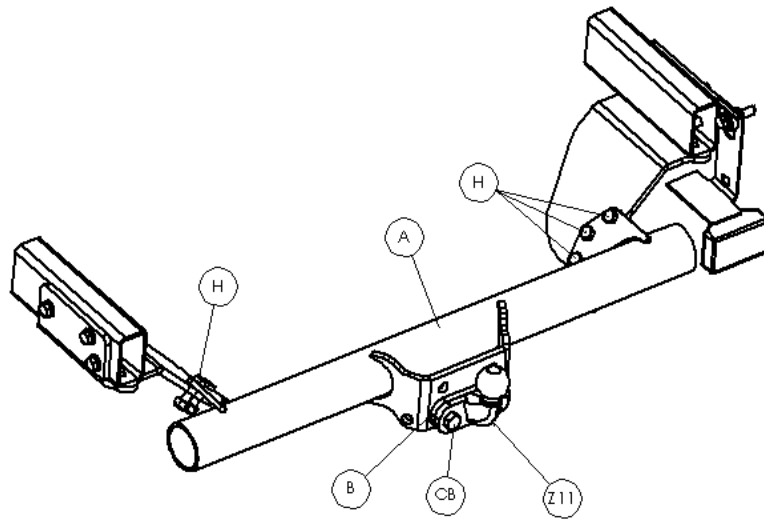

Fitting Instructions

TOWBAR
For ISUZU RODEO 4WD

G85

FLANGE TYPE

A	1	G85-A	
B	1	10mm PACKER	
D	1	G85-D	
E	1	G85-E	
F	6	M12 x 1.25 x 30mm	
G	4	M10 x 1.25 x 30mm 10.9 GRADE	
H	7 2	M12 x 1.75 x 35mm WASHERS	
J	2	END CAPS	
BC	12	M12 CAPS	
CB	2	M16 x 2.0 x 50mm	

1.

2.

3.

4.

5.

6.