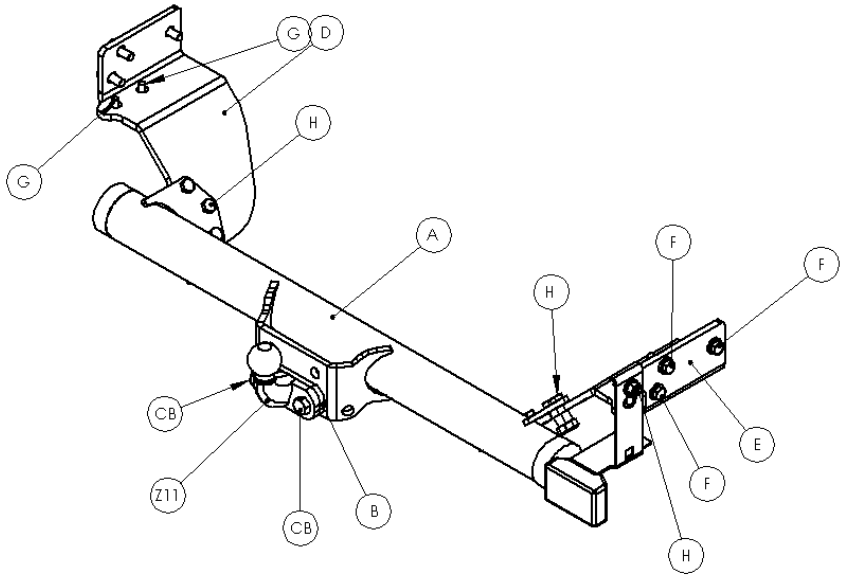

Fitting Instructions

TOWBAR
For ISUZU RODEO 4WD

G85

FLANGE TYPE

A	1	G85-A	
B	1	10mm PACKER	
D	1	G85-D	
E	1	G85-E	
F	6	M12 x 1.25 x 30mm	
G	4	M10 x 1.25 x 30mm 10.9 GRADE	
H	7 2	M12 x 1.75 x 35mm WASHERS	
J	2	END CAPS	
BC	12	M12 CAPS	
CB	2	M16 x 2.0 x 50mm	

1.

2.

3.

4.

5.

6.