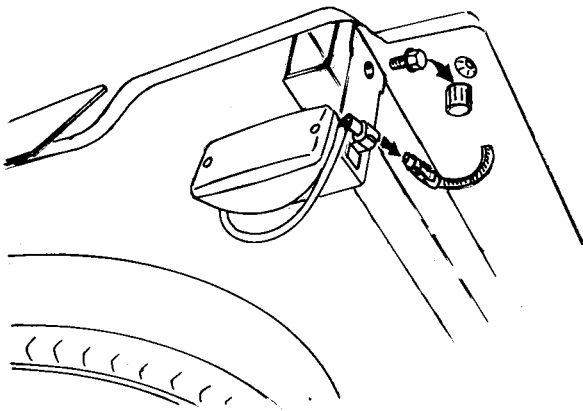

Fitting Instructions

TOWBAR
For ISUZU RODEO 4WD

G85

FLANGE TYPE

A	1	G85-A	
B	1	10mm PACKER	
D	1	G85-D	
E	1	G85-E	
F	6	M12 x 1.25 x 30mm	
G	4	M10 x 1.25 x 30mm 10.9 GRADE	
H	7 2	M12 x 1.75 x 35mm WASHERS	
J	2	END CAPS	
BC	12	M12 CAPS	
CB	2	M16 x 2.0 x 50mm	

1.

2.