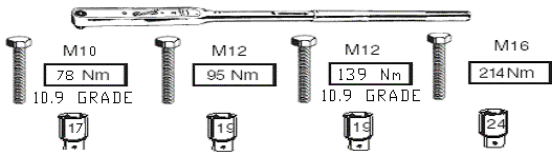

Fitting Instructions

TOWBAR
For ISUZU RODEO 4WD

G85

FLANGE TYPE

A	1	G85-A	
B	1	10mm PACKER	
D	1	G85-D	
E	1	G85-E	
F	6	M12 x 1.25 x 30mm	
G	4	M10 x 1.25 x 30mm 10.9 GRADE	
H	7 2	M12 x 1.75 x 35mm WASHERS	
J	2	END CAPS	
BC	12	M12 CAPS	
CB	2	M16 x 2.0 x 50mm	

1.

2.

3.

4.

5.

6.