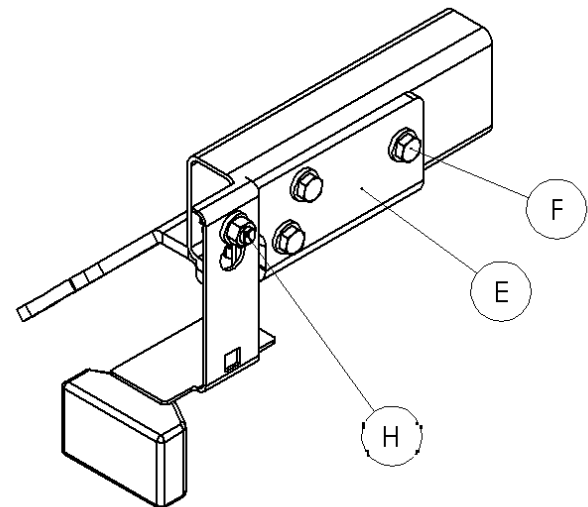

Fitting Instructions

TOWBAR
For ISUZU RODEO 4WD

G85

FLANGE TYPE

A	1	G85-A	
B	1	10mm PACKER	
D	1	G85-D	
E	1	G85-E	
F	6	M12 x 1.25 x 30mm	
G	4	M10 x 1.25 x 30mm 10.9 GRADE	
H	7 2	M12 x 1.75 x 35mm WASHERS	
J	2	END CAPS	
BC	12	M12 CAPS	
CB	2	M16 x 2.0 x 50mm	

1.

2.